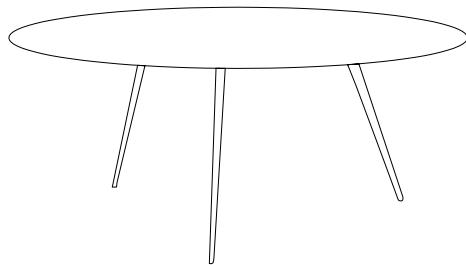

Item Code	Description	Author	
MA00527	Ginkgo Coffee table	Numena	
Limited edition total pieces	Net Dimensions (cm)	Net Weight (Kg)	Materials
8 + 2 P.A.	90 X 58 X 37,5 (H)	17	Bronze
Editor:			
Materiart 14 S.L.L. 20600 Eibar. Spain CIF.: ESB75098665			