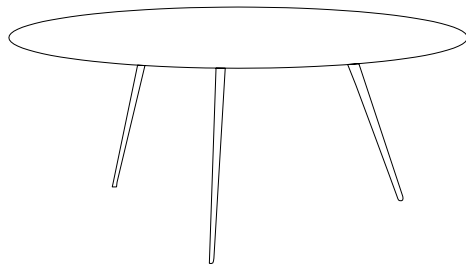

Item Code	Description	Author	
MA00112	Tilo Coffee table	Numena	
Limited edition total pieces	Net Dimensions (cm)	Net Weight (Kg)	Materials
8 + 2 P.A.	90 X 58 X 37,5 (H)	17	Bronze

Editor:
Materiart 14 S.L.L.
20600 Eibar. Spain
CIF.: ESB75098665